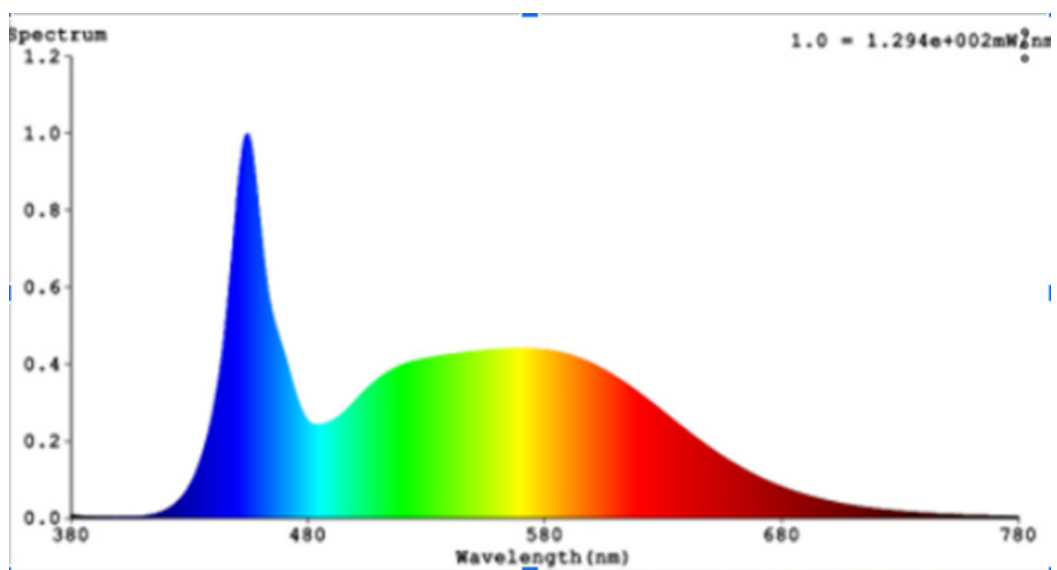

PRODUCT DETAILS

PRODUCT SPECIFICATIONS

Model	Dimension LxH (mm)	Power (W)	Voltage (V)	Frequency (Hz)	Power factor	Photosynthetic Photon Flux ($\mu\text{mol/s}$)	Photosynthetic Photon Efficacy ($\mu\text{mol/J}$)	IP	Beam angle ($^{\circ}$)	Lifespan (hrs)	Market
T8 LT. GR02 1200/18W	1200x30.5	18	220	60	0.9	40	2.2	20	120	30,000	

Capacity: 2.4 million pieces per year

Customized: Power, Voltage (120/220÷240/100÷277), PF (0.5/0.9), Photosynthetic Photon Flux, lifespan, etc.

SPECTRUM