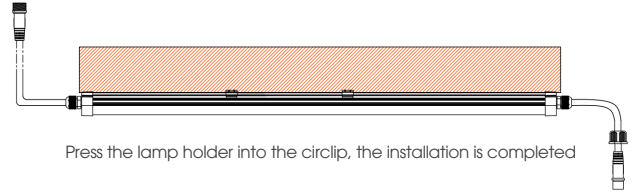

## INSTALLATION INSTRUCTIONS

Connect lamp to lamp

Corresponding to the installation position, set the position of the Circlip

Fix the circlip with screws

Press the lamp holder into the circlip, the installation is completed